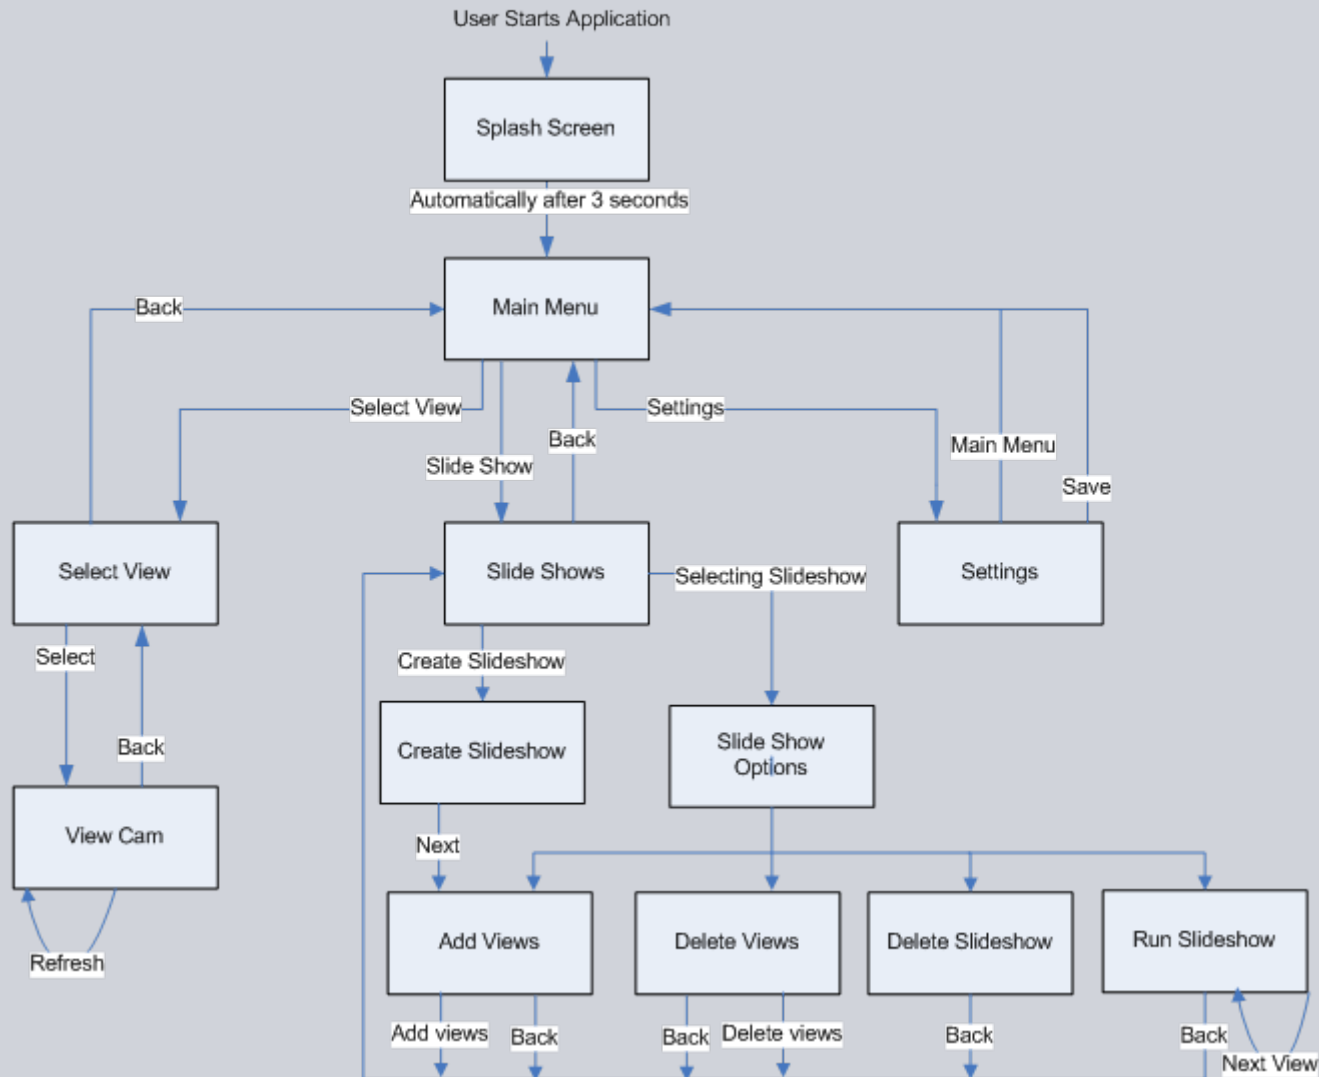

OpenStage XML Applications Webcam Viewer User Interface

Issue 1.0 - 23/11/2007

Introduction

This document outlines the User Interface designs for the Webcam Viewer application on the OpenStage 60/80.

It also demonstrates the basic navigation of the application.

Clicking on a command will (in most cases) take you to the correct page.

Screen Map

Launching (Splash) Screen

Note: This screen will automatically disappear after 3 seconds and the Main Menu will be displayed

Back

Main Menu

[Back to Screen Map](#)

Add views to slideshow

1:45 pm Mon 02.10.06 46506

Webcam Viewer Applications

Add views to slideshow – Car Parks

List Options

Delete Views

Back

Main Menu

[Back to Screen Map](#)

Delete Slideshow

Settings

1:45 pm Mon 02.10.06 46506

> Webcam Viewer Applications